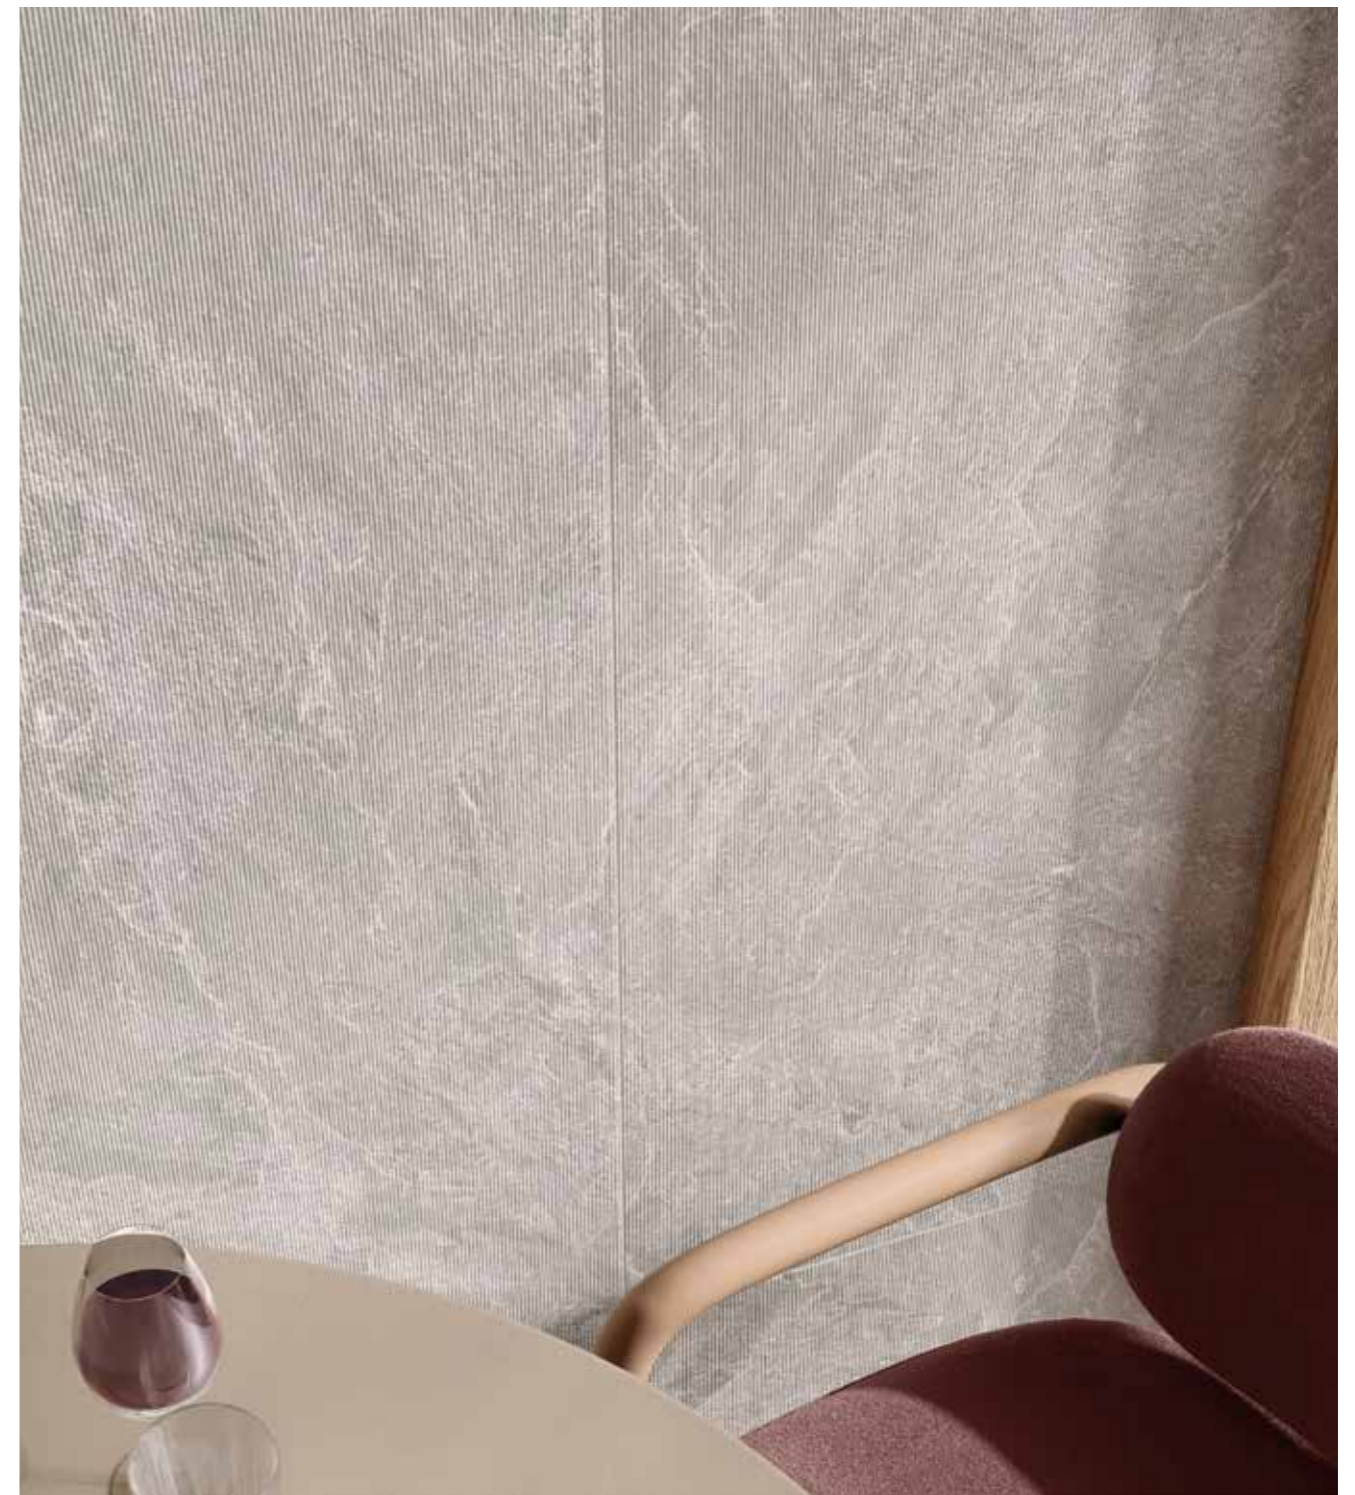

Outdoor Lounge

WALL: CONTERO STONE GREIGE 60x120 cm Rett. / 24"x48" Rect.

FLOOR: ULTRA CONTERO STONE GREIGE 60x120 cm Rett. / 24"x48" Rect. $\approx$ 20 mm